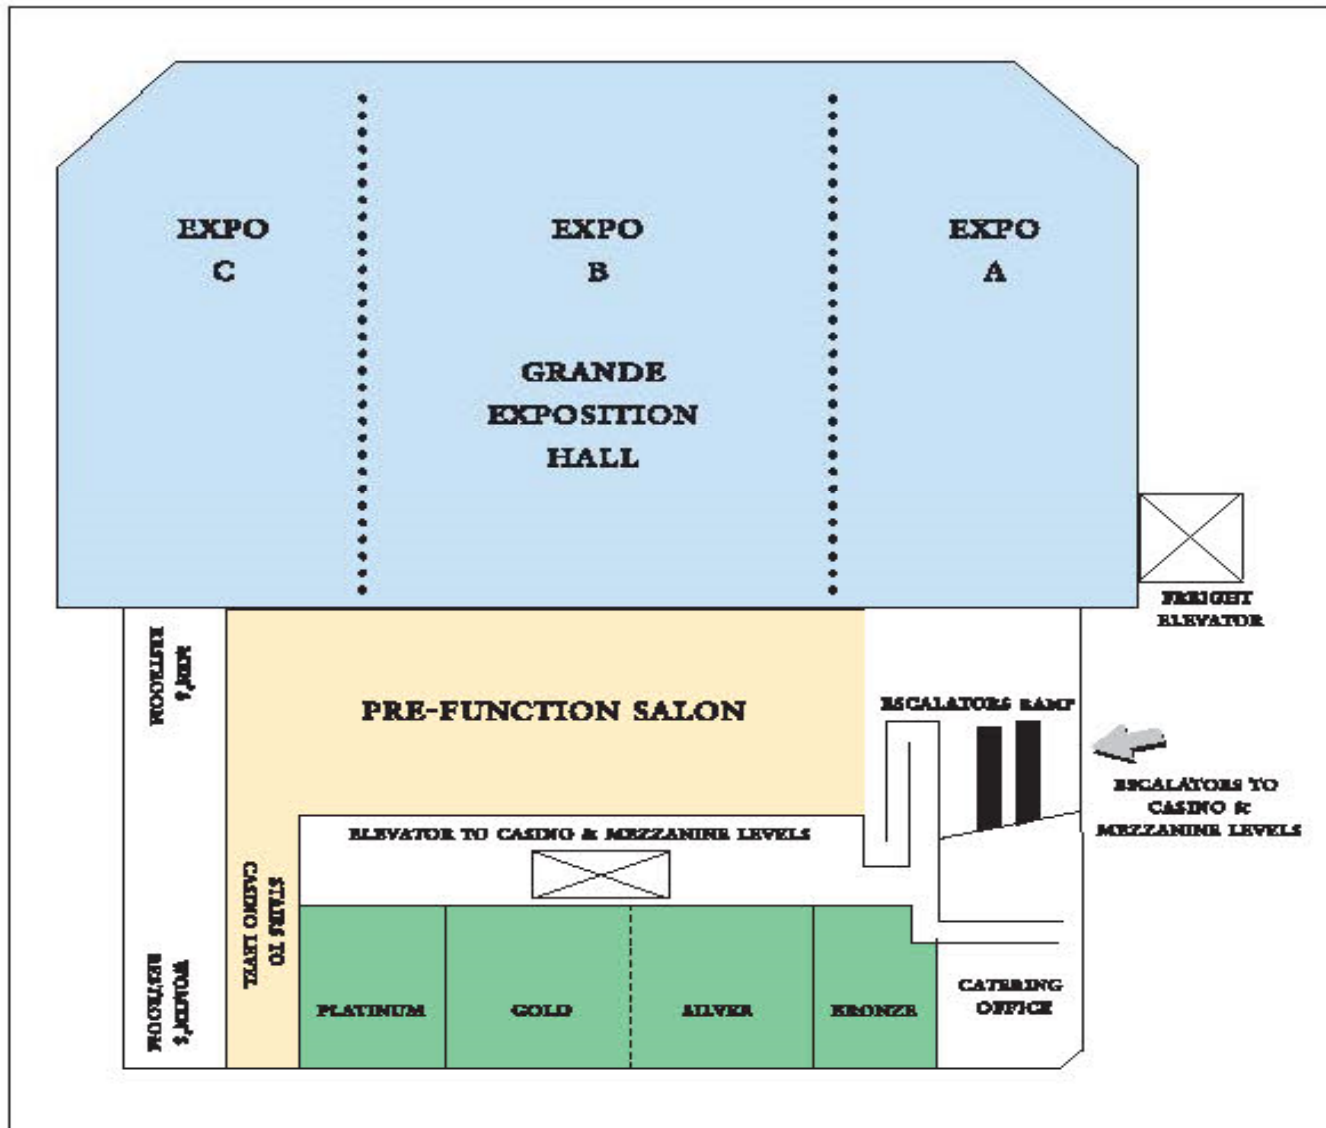

# GRANDE EXPOSITION HALL LEVEL FLOOR PLAN & MAP

Conference Sessions: Expo B  
Conference Meals: Expo C  
Exhibitors/Reception/Breaks: Pre-Function Salon

Bureau Management Meetings: Gold  
Bureau Office/Meeting Check-in: Platinum  
Bureau Water Conservation: Silver