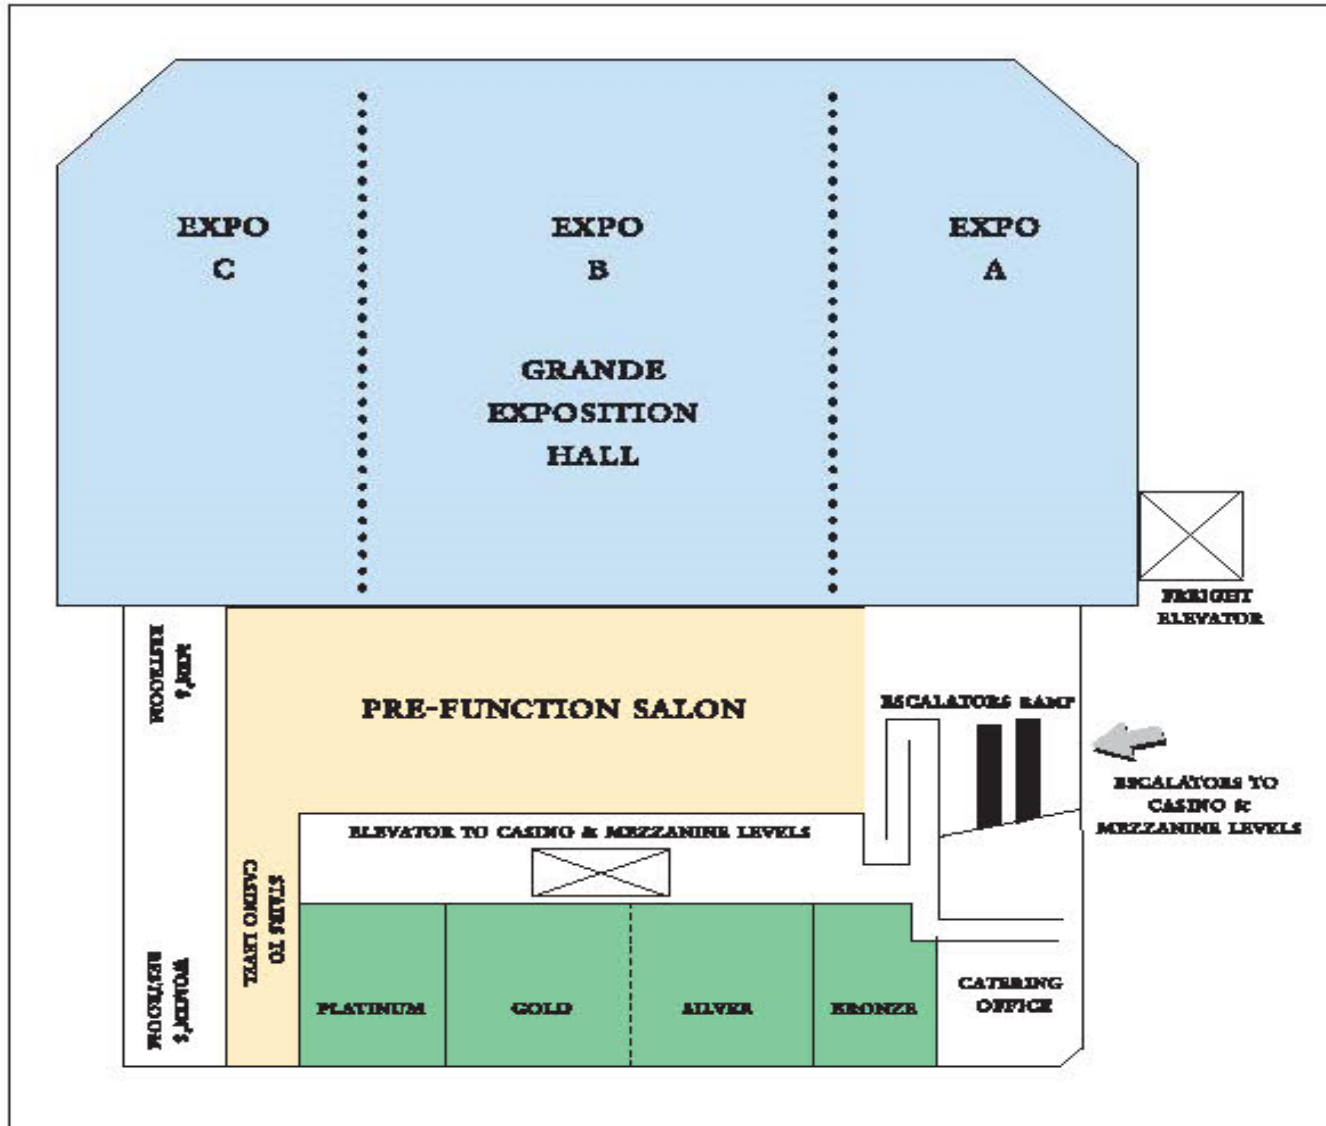

# GRANDE EXPOSITION HALL LEVEL FLOOR PLAN & MAP

Conference Sessions: Expo B  
Conference Meals: Expo C  
Exhibitors/Reception/Breaks: Pre-Function Salon

Bureau Management Meetings: Gold  
Bureau Office/Meeting Check-in: Platinum  
Bureau Water Conservation: Silver